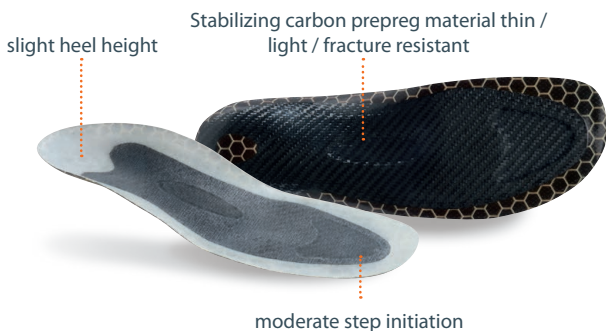

Novaped CARBON STRONG

by **schein**

Wir helfen

NovaPED CARBON STRONG

by **schein**

Novaped carbon foot orthotics with full reinforcement are specially designed for further processing into an orthopedic foot orthotic for treatment suitable after an operation / metatarsal fractures / marching fractures.

The stiffening carbon element is narrow, the cover is wide, therefore the orthotic can be optimally fitted into different shoes, without damaging the carbon.

Item no.	Description	Size
983250000	NP carbon strong base left universal	35–48
983150000	NP carbon strong base right universal	35–48
983240000	NP carbon strong compensation insole base left narrow	35–48
983140000	NP carbon strong compensation insole base right narrow	35–48
983245000	NP carbon strong compensation insole base left wide	35–48
983145000	NP carbon strong compensation insole base right wide	35–48
962189000	Top covers 2 mm p ² resorb black, laminated with OnDry black perforated, loose anatomically shaped rubber pad (3470)	I 35-39 II 40-46 III 47-48